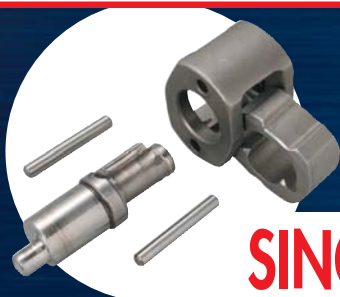

SP-1764HD (1/4")

SP-1765HD (3/8")

SUPER FAST MINI IMPACT RATCHET

UPGRADED

30% MORE TORQUE

30% INCREASED SPEED

**IMPACT MECHANISM
PATENTED**

High Speed

High Torque

Reaction Free

SINGLE DOG CLUTCH

MADE IN JAPAN

SP AIR
U.S.A. CONTACT

SP AIR USA, Inc.
1571 Westbelt Drive
Columbus, OH 43228-3829

Toll Free 855-438-5313
Phone: 614-529-6600
FAX: 614-529-6700

E-Mail: spairusa@spairusa.com
URL: <http://www.spairusa.com/>