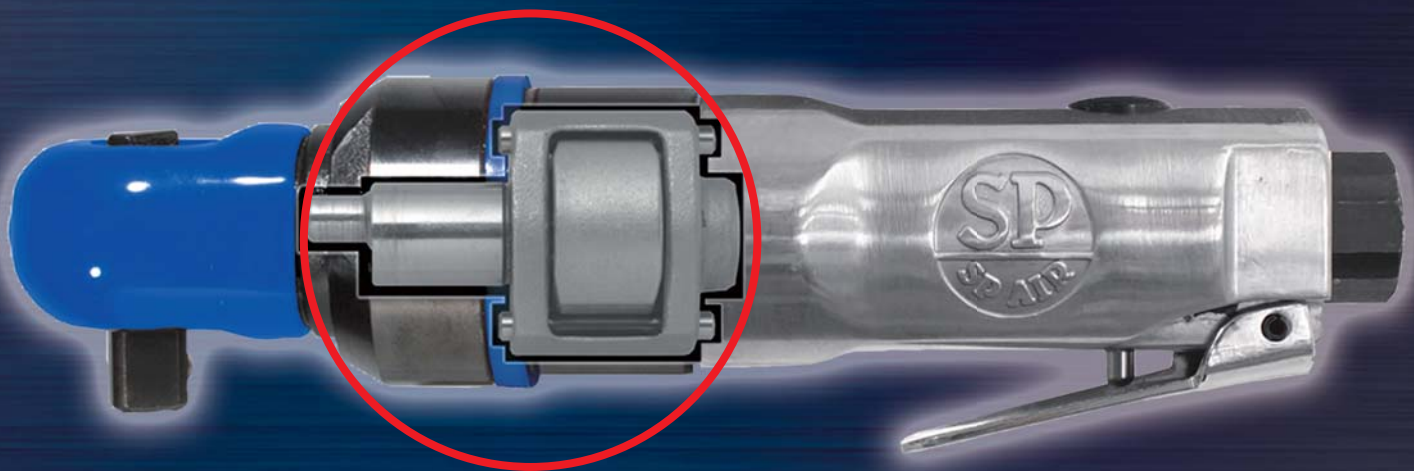

SP-1764HD (1/4")

SP-1765HD (3/8")

SUPER FAST MINI IMPACT RATCHET

UPGRADED

30% MORE TORQUE

30% INCREASED SPEED

**IMPACT MECHANISM
PATENTED**

High Speed

High Torque

Reaction Free

SINGLE DOG CLUTCH

MADE IN JAPAN

SP AIR
U.S.A. CONTACT

SP AIR USA, Inc.
1571 Westbelt Drive
Columbus, OH 43228-3829

Toll Free 855-438-5313
Phone: 614-529-6600
FAX: 614-529-6700

E-Mail: spairusa@spairusa.com
URL: <http://www.spairusa.com/>