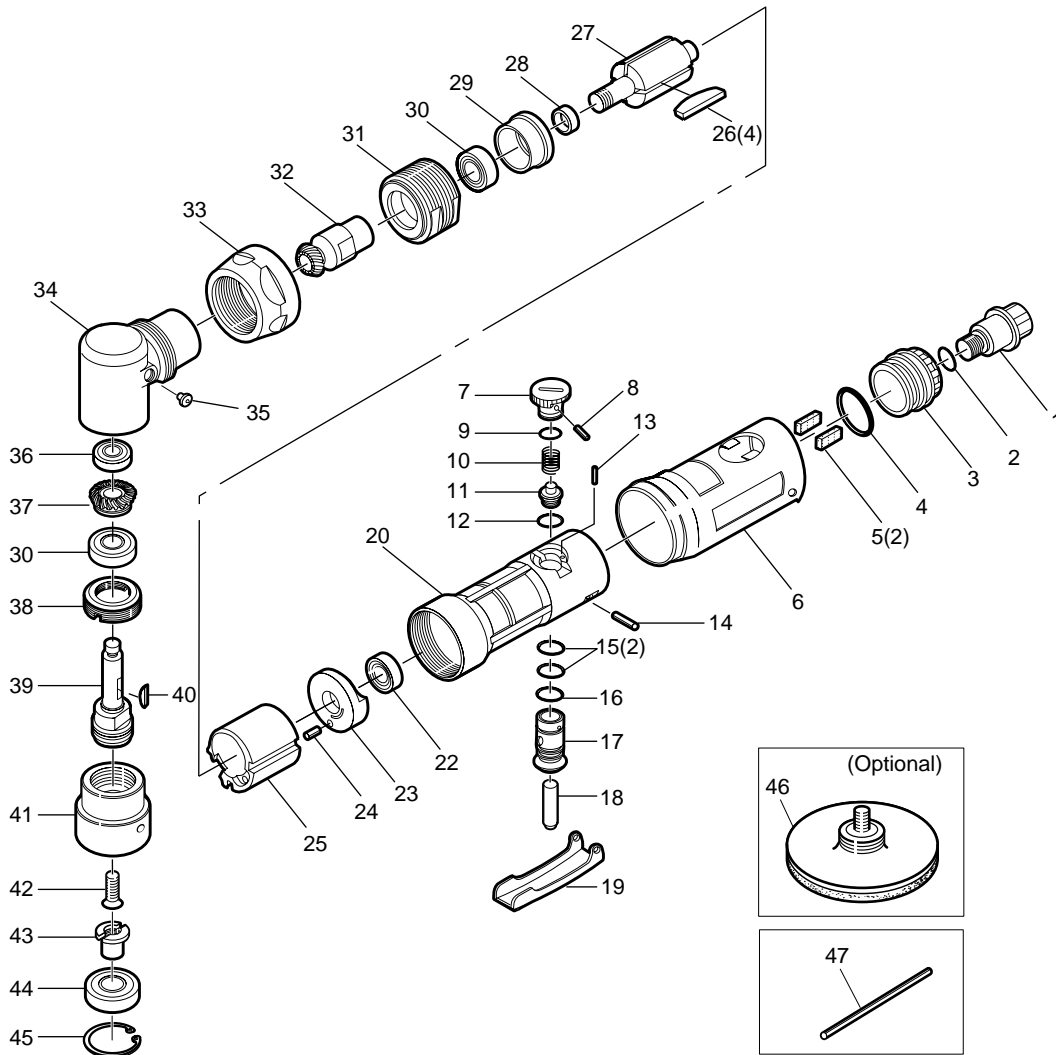

Φ 50mm D/A MINI SANDER

EXPLODED VIEW SP-7201DA

PARTS LIST

Index No.	Parts No.	Description	Qty. Per tool
1	7201DA-01	Swivel Inlet Bushing	1
2	7201DA-02	O-Ring	1
3	7201DA-03	Exhaust Sleeve	1
4	7201DA-04	O-Ring	1
5	7201DA-05	Sponge	2
6	7201DA-06	Housing Cover	1
7	7201DA-07	Regulator Dial	1
8	7201DA-08	Spring Pin	1
9	7201DA-09	O-Ring	1
10	7201DA-10	Valve Spring	1
11	7201DA-11	Valve	1
12	7201DA-12	O-Ring	1
13	7201DA-13	Spring Pin	1
14	7201DA-14	Spring Pin	1
15	7201DA-15	O-Ring	2
16	7201DA-16	O-Ring	1
17	7201DA-17	Air Regulator	1
18	7201DA-18	Valve Shaft	1
19	7201DA-19	Throttle Lever	1
20	7201DA-20	Motor Housing	1
22	7201DA-22	Ball Bearing	1
23	7201DA-23	Rear End Plate	1
24	7201DA-24	Spring Pin	1
25	7201DA-25	Cylinder	1
26	7201DA-26	Rotor Blade	4
27	7201DA-27	Rotor	1
28	7201DA-28	Bearing Spacer	1
29	7201DA-29	Front End Plate	1
30	7201DA-30	Ball Bearing	2

Index No.	Parts No.	Description	Qty. Per tool
31	7201DA-31	Lock Ring	1
32	7201DA-32	Pinion	1
33	7201DA-33	Coupling Nut	1
34	7201DA-34	Angle Head Housing	1
35	7201DA-35	Grease Fitting	1
36	7201DA-36	Ball Bearing	1
37	7201DA-37	Spindle Gear	1
38	7201DA-38	Clamp Nut Spindle	1
39	7201DA-39	Spindle	1
40	7201DA-40	Key	1
41	7201DA-41	Balancer	1
42	7201DA-42	Screw	1
43	7201DA-43	Pad Lock Washer	1
44	7201DA-44	Ball Bearing	1
45	7201DA-45	Bearing Retainer	1
46	7201DA-46	Φ50mm Sanding Pad (Optional)	
47	7201DA-47	Adaptor Wrench	1