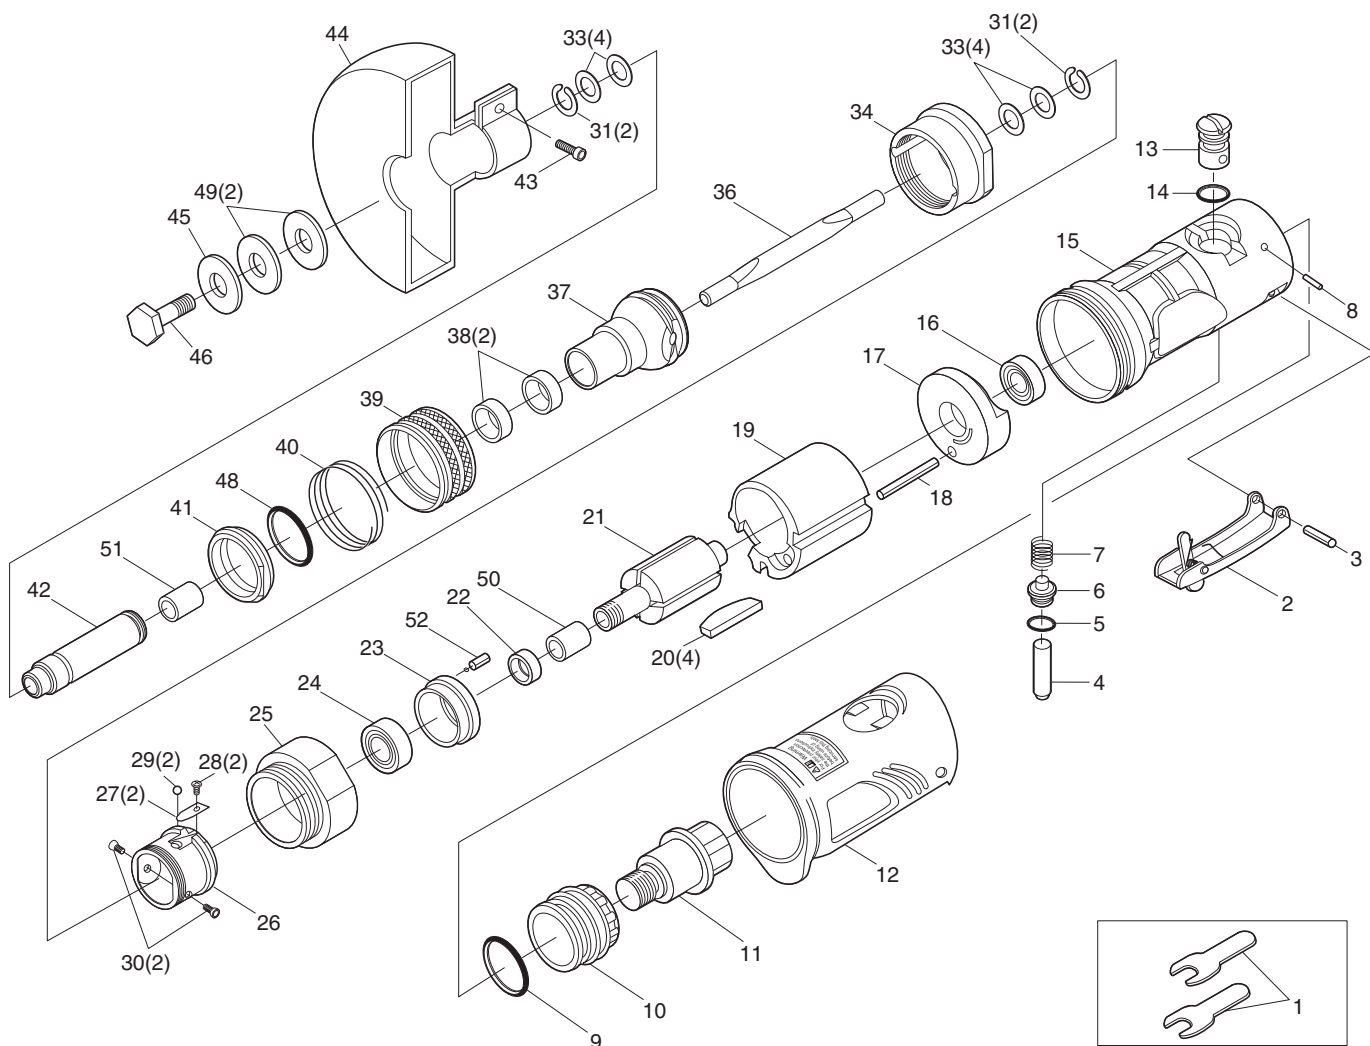

FLEX HEAD CUT - OFF TOOL

EXPLODED VIEW

PARTS LIST

Index No.	Parts No.	Description	Qty. Per tool
1	7231-01	Spanner Wrench Set	1
2	7231-02	Safety Lever	1
3	7231-03	Spring Pin	1
4	7231-04	Valve Shaft	1
5	7231-05	O-Ring	1
6	7231-06	Throttle Valve	1
7	7231-07	Valve Spring	1
8	7231-08	Spring Pin	1
9	7231-09	O-Ring	1
10	7231-10	Exhaust Sleeve	1
11	7231-11	Inlet Bushing	1
12	7231-12	Housing Cover	1
13	7231-13	Air Regulator	1
14	7231-14	O-Ring	1
15	7231-15	Motor Housing	1
16	7231-16	Ball Bearing	1
17	7231-17	Rear End Plate	1
18	7231-18	Dowel Pin	1
19	7231-19	Cylinder	1
20	7231-20	Rotor Blade	4
21	7231-21	Rotor	1
22	7231-22	Bearing Spacer	1
23	7231-23	Front End Plate	1
24	7231-24	Ball Bearing	1
25	7231-25	Motor Lock Ring	1
26	7231-26	Socket Joint	1
27	7231-27	Dent Spring	2
28	7231-28	Screw	2
29	7231-29	Steel Ball	2

Index No.	Parts No.	Description	Qty. Per tool
30	7231-30	Set Screw	2
31	7231-31	Retaining Ring	2
33	7231-33	Shaft Washer	4
34	7231-34	Lock Ring	1
36	7231-36	Power Shaft	1
37	7231-37	Flex Shaft	1
38	7231-38	Needle Bearing	2
39	7231-39	Lock Sleeve	1
40	7231-40	Retainer Spring	1
41	7231-41	Retainer Ring	1
42	7231-42	Drive Shaft	1
43	7231-43	Cap Screw	1
44	7231-44	Wheel Cover	1
45	7231-45	Wheel Washer	1
46	7231-46	Hex. Bolt	1
48	7231-48	O-Ring	1
49	7231-49	Wheel Washer	2
50	7231-50	Bushing	1
51	7231-51	Bushing	1
52	7231-52	Spring Pin	1