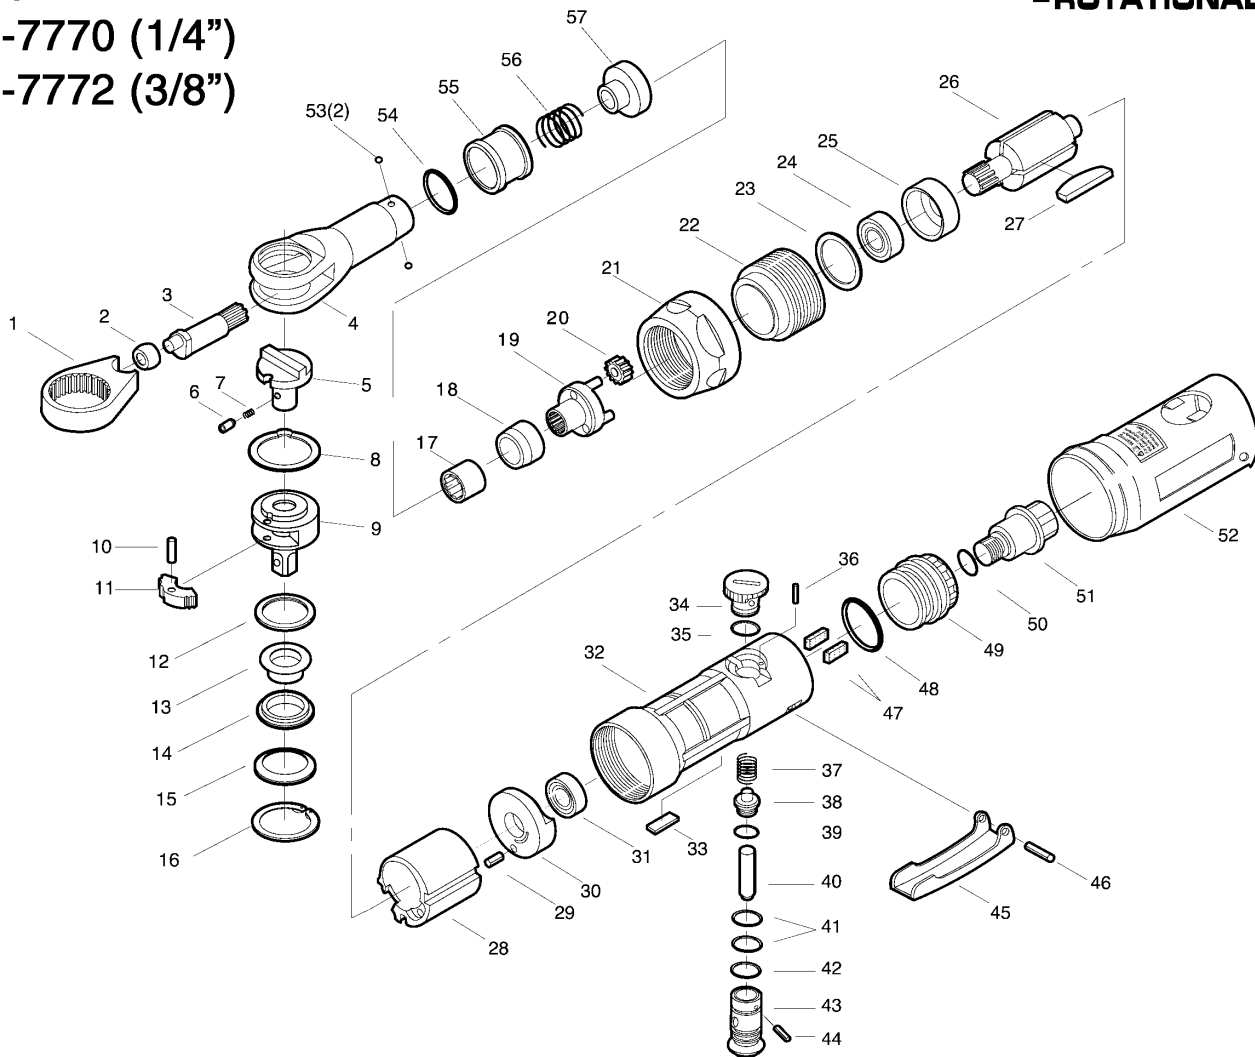

1/4" & 3/8" SQ. DR. MINI-RATCHET WRENCH

EXPLODED VIEW

-ROTATIONAL HEAD-

SP-7770 (1/4")
SP-7772 (3/8")

PARTS LIST

Index No.	Parts No.	Description	Qty. Per tool
1	776001	Ratchet Yoke	1
2	776002	Drive Bushing	1
3	776003	Crank Shaft	1
4	777004	Ratchet Housing	1
5	776005	Reverse Button 1/4"	1
	776205	Reverse Button 3/8"	
6	776006	Lock Pin	1
7	776007	Ratchet Spring	1
8	776008	Wear Washer	1
9	776009	Ratchet Anvil (1/4")	1
	776209	Ratchet Anvil (3/8")	
10	776010	Dowel Pin	1
11	776011	Ratchet Pawl	1
12	776012	Washer A	1
13	776013	Washer Sleeve for 1/4"	1
14	776014	Washer B	1
15	776015	Spring Washer	1
16	776016	Retaining Ring	1
17	776017	Needle Bearing	1
18	776018	Spindle Bushing	1
19	776019	Planet Cage with Pin	1
20	776020	Idle Gear	3
21	777021	Coupling Nut	1
22	776022	Internal Gear	1
23	776023	Lock Washer	1
24	776024	Ball Bearing	1
25	776025	Front End Plate	1
26	776026	Rotor	1
27	776027	Rotor Blade	4

Index No.	Parts No.	Description	Qty. Per tool
28	776028	Cylinder	1
29	776029	Spring Pin	1
30	776030	Rear End Plate	1
31	776031	Ball Bearing	1
32	776032	Motor Housing	1
34	776034	Regulator Dial	1
35	776035	"O" Ring	1
36	776036	Spring Pin	1
37	776037	Valve Spring	1
38	776038	Valve	1
39	776039	"O" Ring	1
40	776040	Valve Shaft	1
41	776041	"O" Ring	2
42	776042	"O" Ring	1
43	776043	Air Regulator	1
44	776044	Spring Pin	1
45	776045	Throttle Lever	1
46	776046	Spring Pin	1
47	776047	Sponge	2
48	776048	"O" Ring	2
49	776049	Exhaust Sleever	1
50	776050	"O" Ring	1
51	776051	Swivel Inlet Bushing	1
52	776052	Housing Cover	1
53	777053	Steel Ball	2
54	777054	"O" Ring	1
55	777055	Adjust Ring	1
56	777056	Spring	1
57	777057	Housing Receiver	1