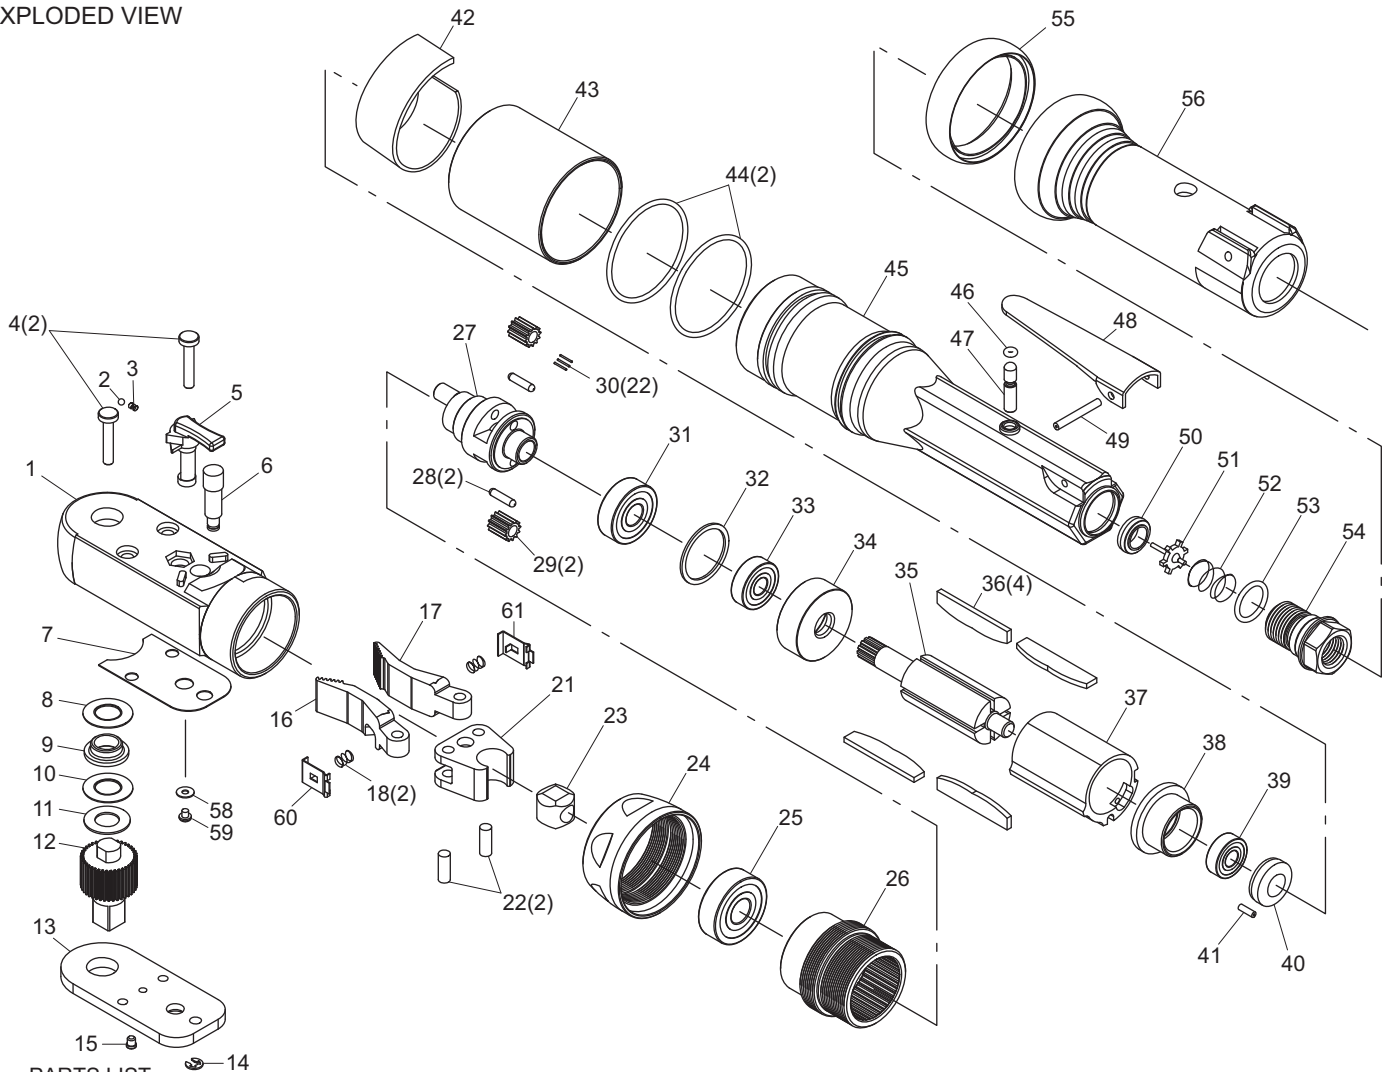

1/2" & 3/8" SQ. DR. FLAT HEAD RATCHET WRENCH

EXPLODED VIEW

PARTS LIST

Index No.	Parts No.	Description	Qty. Per tool
1	7786-01	Ratchet Housing	1
2	7786-02	Steel Ball	1
3	7786-03	Regulator Spring	1
4	7786-04	Head Cap Screw	2
5	7786-05	Reverse Shaft	1
6	7786-06	Pivot Pawl	1
7	7786-07	Wear Plate	1
8	7786-08	Spacer	1
9	7786-09	Bushing	1
10	7786-10	Friction Washer	1
11	7786-11	Belleville Washer	1
12	7786-12	Ratchet Anvil (3/8")	1
	7787-12	Ratchet Anvil (1/2")	1
13	7786-13	Cover Plate (3/8")	1
	7787-13	Cover Plate (1/2")	1
14	7786-14	E-Ring	1
15	7786-15	Grease Fitting	1
16	7786-16	Ratchet R	1
17	7786-17	Ratchet L	1
18	7786-18	Ratchet Spring	2
21	7786-21	Ratchet Yoke	1
22	7786-22	Ratchet Pin	2
23	7786-23	Drive Bushing	1
24	7786-24	Clamp Nut	1
25	7786-25	Ball Bearing	1
26	7786-26	Internal Gear	1
27	7786-27	Crank Spindle	1
28	7786-28	Idle Gear Pin	2
29	7786-29	Idle Gear	2
30	7786-30	Needle Roller	22

Index No.	Parts No.	Description	Qty. Per tool
31	7786-31	Ball Bearing	1
32	7786-32	Lock Washer	1
33	7786-33	Ball Bearing	1
34	7786-34	Front End Plate	1
35	7786-35	Rotor	1
36	7786-36	Rotor Blade	4
37	7786-37	Cylinder	1
38	7786-38	Rear End Plate	1
39	7786-39	Ball Bearing	1
40	7786-40	Bearing Cap	1
41	7786-41	Spring Pin	1
42	7786-42	Exhaust Screen	1
43	7786-43	Exhaust Cover	1
44	7786-44	O-Ring	2
45	7786-45	Motor Housing	1
46	7786-46	Push Pin O-Ring	1
47	7786-47	Throttle Valve Pin	1
48	7786-48	Throttle Lever	1
49	7786-49	Spring Pin	1
50	7786-50	Valve Seat	1
51	7786-51	Valve	1
52	7786-52	Valve Spring	1
53	7786-53	O-Ring	1
54	7786-54	Inlet Bushing	1
55	7786-55	Exhaust Band	1
56	7786-56	Housing Cover	1
58	7786-58	Washer	1
59	7786-59	Screw	1
60	7786-60	Spring Base R	1
61	7786-61	Spring Base L	1