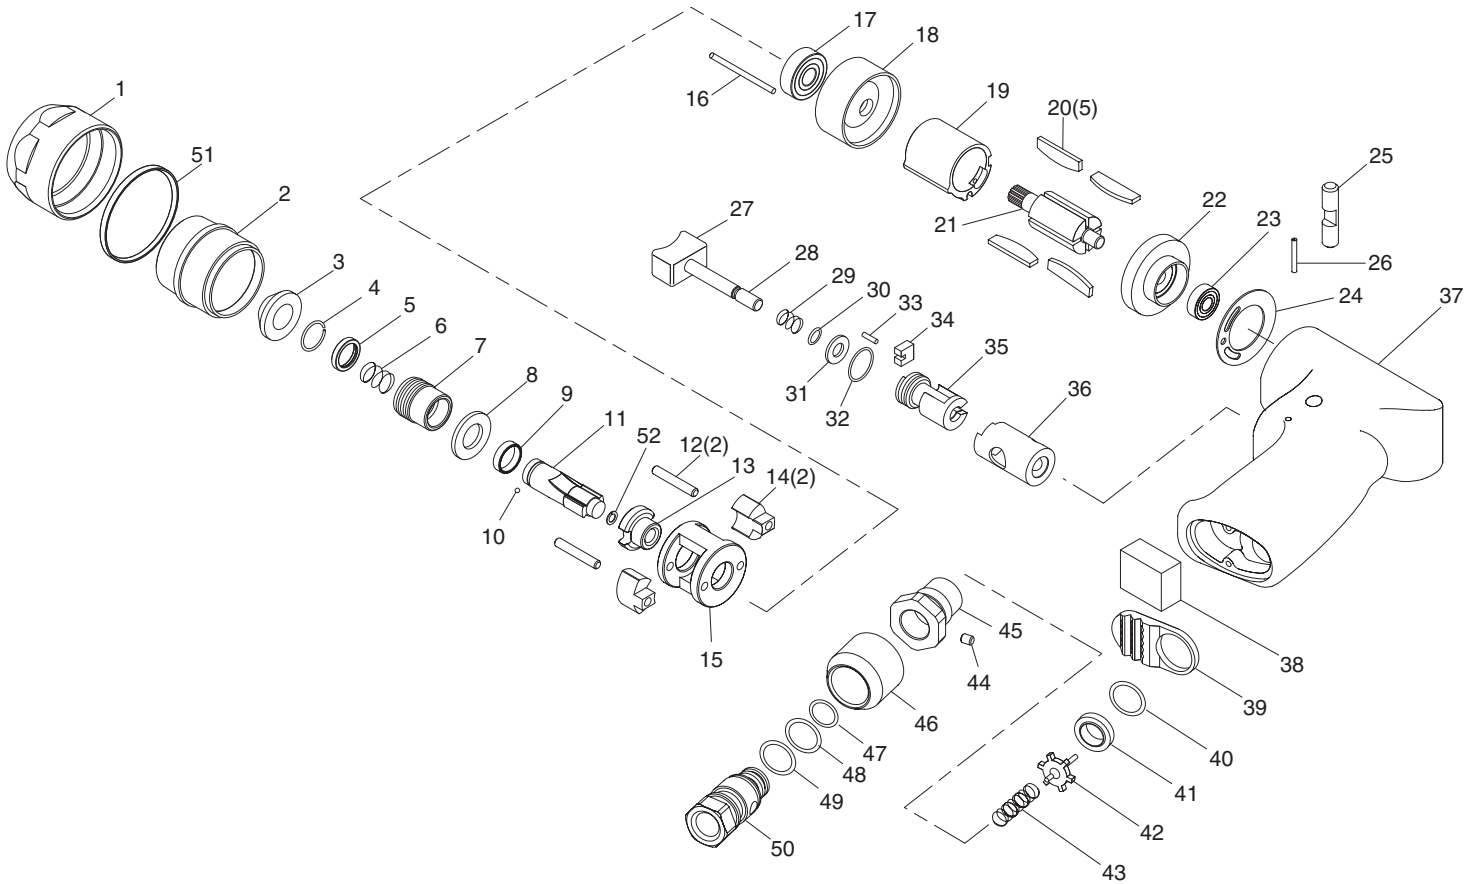

1/4" HEX.DR. MINI IMPACT DRIVER

EXPLODED VIEW SP-7825H

PARTS LIST

Index No.	Parts No.	Description	Qty. Per tool
1	7825H-01	Rock Ring	1
2	7825H-02	Clutch Housing	1
3	7825H-03	Bushing	1
4	7825H-04	Retaining Ring	1
5	7825H-05	Washer	1
6	7825H-06	Quick Change Spring	1
7	7825H-07	Change Sleeve	1
8	7825H-08	Spacer	1
9	7825H-09	Collar	1
10	7825H-10	Steel Ball	1
11	7825H-11	Spindle (Double Bit Type)	1
	7825HU-11	Spindle (Single Bit Type)	1
12	7825H-12	Hammer Cage Pin	2
13	7825H-13	Cam	1
14	7825H-14	Hammer	2
15	7825H-15	Hammer Cage	1
16	7825H-16	Motor Pin	1
17	7825H-17	Ball Bearing	1
18	7825H-18	Front End Plate	1
19	7825H-19	Cylinder	1
20	7825H-20	Rotor Blade	5
21	7825H-21	Rotor	1
22	7825H-22	Rear End Plate	1
23	7825H-23	Ball Bearing	1
24	7825H-24	Motor Gasket	1
25	7825H-25	Reverse Button	1
26	7825H-26	Roll Pin	1
27	7825H-27	Trigger	1
28	7825H-28	Valve Shaft	1

Index No.	Parts No.	Description	Qty. Per tool
29	7825H-29	Spring	1
30	7825H-30	O-Ring	1
31	7825H-31	Washer	1
32	7825H-32	O-Ring	1
33	7825H-33	Needle Roller	1
34	7825H-34	Slide Plate	1
35	7825H-35	Reverse Valve	1
36	7825H-36	Reverse Bush	1
37	7825H-37	Motor Housing	1
38	7825H-38	Muffler Foam	1
39	7825H-39	Deflector	1
40	7825H-40	O-Ring	1
41	7825H-41	Valve Seat	1
42	7825H-42	Valve	1
43	7825H-43	Valve Spring	1
44	7825H-44	Screw	1
45	7825H-45	Regulator Bush	1
46	7825H-46	Regulator	1
47	7825H-47	O-Ring	1
48	7825H-48	O-Ring	1
49	7825H-49	O-Ring	1
50	7825H-50	Inlet Bushing	1
51	7825H-51	Ring	1
52	7825H-52	Spring Washer	1