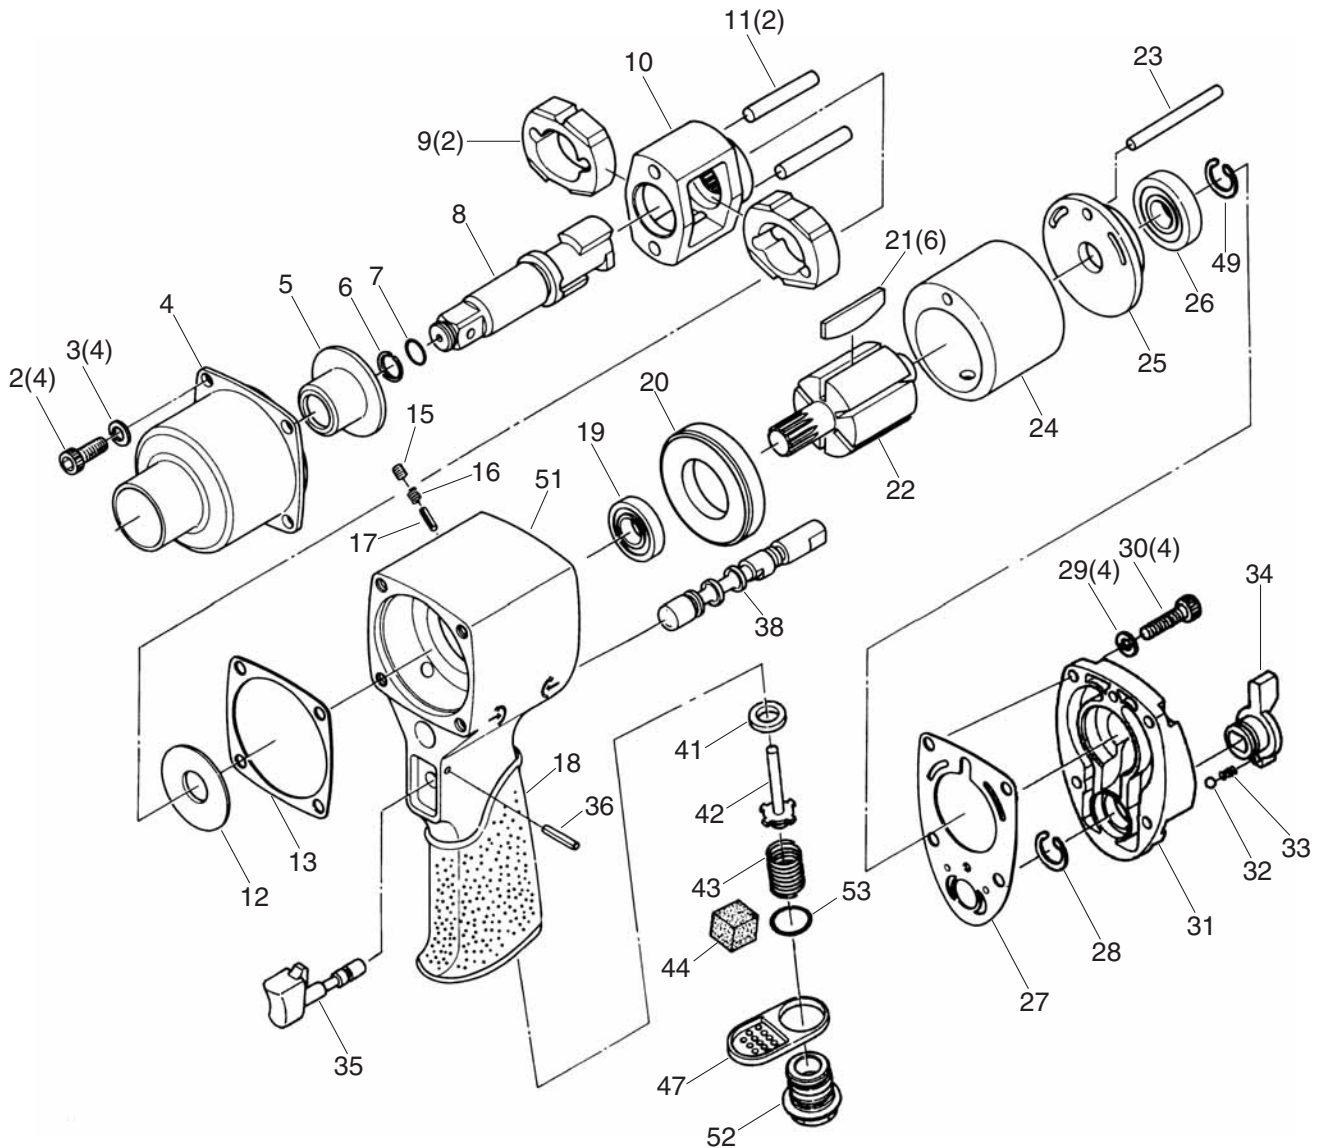

1/2" SQ. DRIVE IMPACT WRENCH

EXPLODED VIEW

PARTS LIST

Index No.	Parts No.	Description	Qty. Per tool
2	140EX02	Screw	4
3	140EX03	Spring Washer	4
4	140EX04	Hammer Case Ass'y(Incl:1,5)	1
5	140EX05	Hammer Case Bushing	1
6	140EX06	Retainer Ring	1
7	140EX07	"O" Ring	1
8	140EX08	1/2" Anvil Shank	1
9	140EX09	Hammer	2
10	140EX10	Hammer Frame	1
11	140EX11	Hammer Pin	2
12	140EX12	Spacer	1
13	140EX13	Gasket	1
15	140EX15	Set Screw	1
16	140EX16	Spring	1
17	140EX17	Reverse Valve Pin	1
18	140EX18	Handle Cover	1
19	140EX19	Ball Bering	1
20	140EX20	Front End Plate	1
21	140EX21	Rotor Blade	6
22	140EX22	Rotor	1
23	140EX23	Dowel Pin	1
24	140EX24	Cylinder	1
25	140EX25	Rear End Plate	1
26	140EX26	Ball Bearing	1

Index No.	Parts No.	Description	Qty. Per tool
27	140EX27	Gasket	1
28	140EX28	Snap Ring	1
29	140EX29	Spring Washer	4
30	140EX30	Screw	4
31	140EX31	Housing Cover	1
32	140EX32	Steel Ball	1
33	140EX33	Spring	1
34	140EX34	Regulator Lever	1
35	140EX35	Trigger	1
36	140EX36	Trigger Stop Pin	1
38	140EX38	Reverse Valve	1
41	140EX41	Valve Seat	1
42	140EX42	Valve	1
43	140EX43	Valve Spring	1
44	140EX44	Muffler Foam	1
47	140EX47	Deflector	1
49	140EX49	Snap Ring	1
51	140EX51	Motor Housing	1
52	140EX52	Inlet Bushing	1
53	140EX53	"O" Ring	1