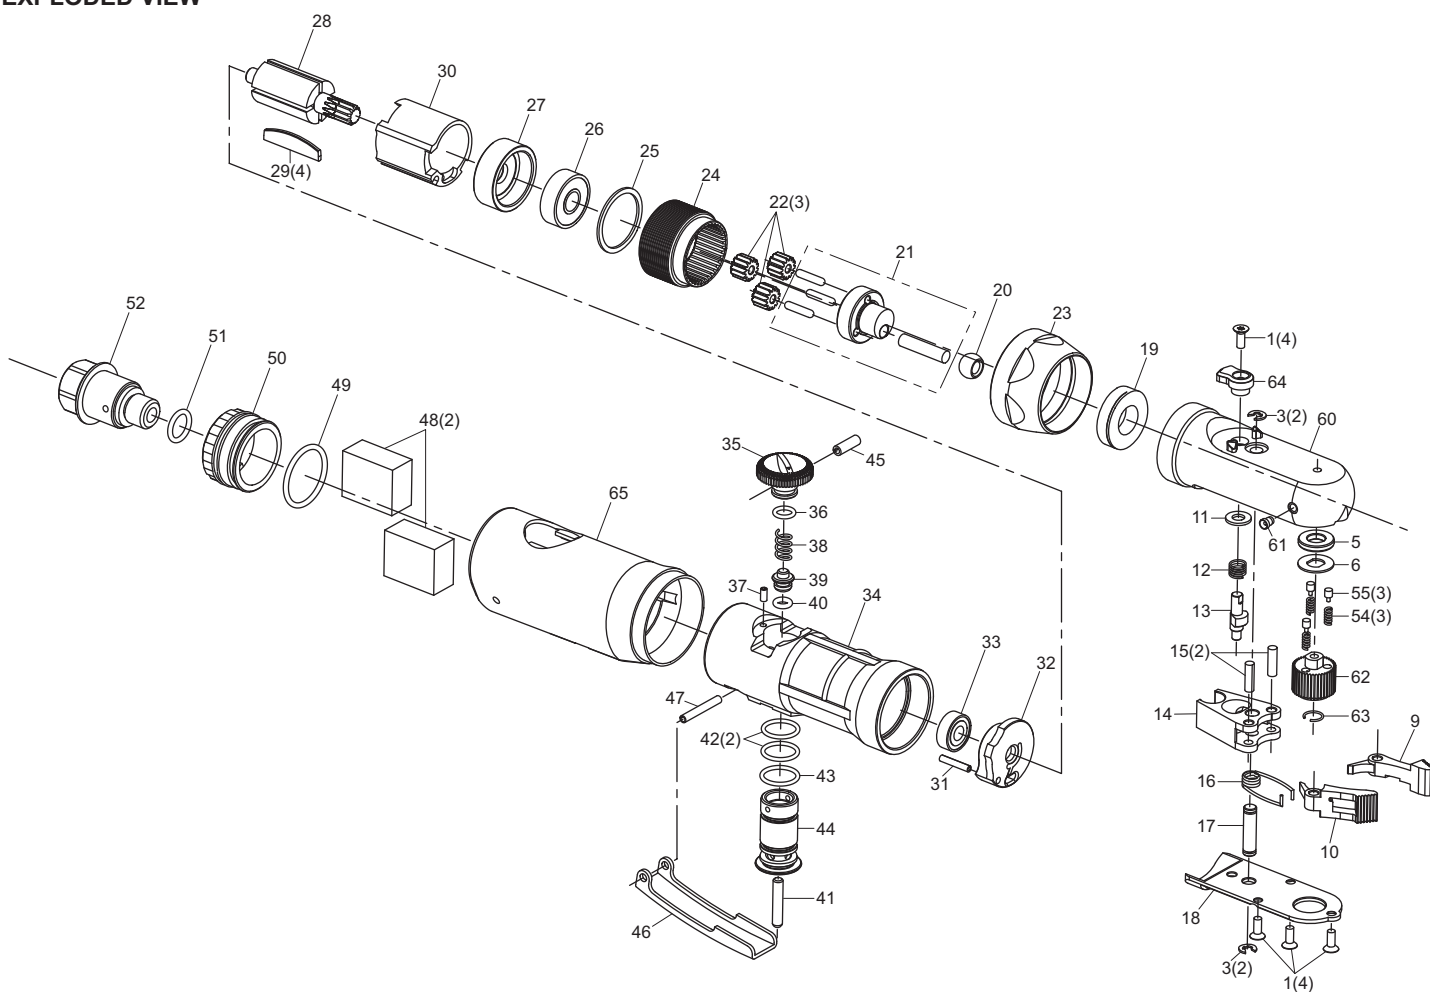

LOW PROFILE HEX. BIT DRIVER

EXPLODED VIEW

PARTS LIST

Index No.	Parts No.	Description	Qty. Per tool
1	7255-01	Reverse Lever Screw	4
3	7255-03	E-Ring	2
5	7255-05	Spindle Bushing	1
6	7255-06	Fixed Washer	1
9	7255-09	Ratchet A	1
10	7255-10	Ratchet B	1
11	7255-11	Washer	1
12	7255-12	Spring	1
13	7255-13	Reverse Cam	1
14	7255-14	Ratchet Yoke	1
15	7255-15	Needle Roller	2
16	7255-16	Coiled Spring	1
17	7255-17	Pivot Pawl	1
18	7255-18	Ratchet Housing Cover	1
19	7255-19	Crank Shaft Bearing	1
20	7255-20	Drive Bushing	1
21	7255-21	Planet Cage with Pin	1
22	7255-22	Idle Gear	3
23	7255-23	Coupling Nut	1
24	7255-24	Internal Gear	1
25	7255-25	Lock Washer	1
26	7255-26	Ball Bearing	1
27	7255-27	Front End Plate	1
28	7255-28	Rotor	1
29	7255-29	Rotor Blade	4
30	7255-30	Cylinder	1
31	7255-31	Spring Pin	1
32	7255-32	Rear End Plate	1
33	7255-33	Ball Bearing	1
34	7255-34	Motor Housing	1
35	7255-35	Regulator Dial	1

Index No.	Parts No.	Description	Qty. Per tool
36	7255-36	O-Ring	1
37	7255-37	Spring Pin	1
38	7255-38	Valve Spring	1
39	7255-39	Valve	1
40	7255-40	O-Ring	1
41	7255-41	Valve Shaft	1
42	7255-42	O-Ring	2
43	7255-43	O-Ring	1
44	7255-44	Air Regulator	1
45	7255-45	Spring Pin	1
46	7255-46	Throttle Lever	1
47	7255-47	Spring Pin	1
48	7255-48	Sponge	2
49	7255-49	O-Ring	1
50	7255-50	Exhaust Sleeve	1
51	7255-51	O-Ring	1
52	7255-52	Swivel Inlet Bushing	1
54	7255-54	Spring	3
55	7255-55	Pin	3
60	7250H-60	Ratchet Housing	1
61	7250H-61	Grease Fitting	1
62	7250H-62	Spindle	1
63	7250H-63	Ring	1
64	7250H-64	Reverse Lever (Blue)	1
65	7250H-65	Housing Cover (Blue)	1