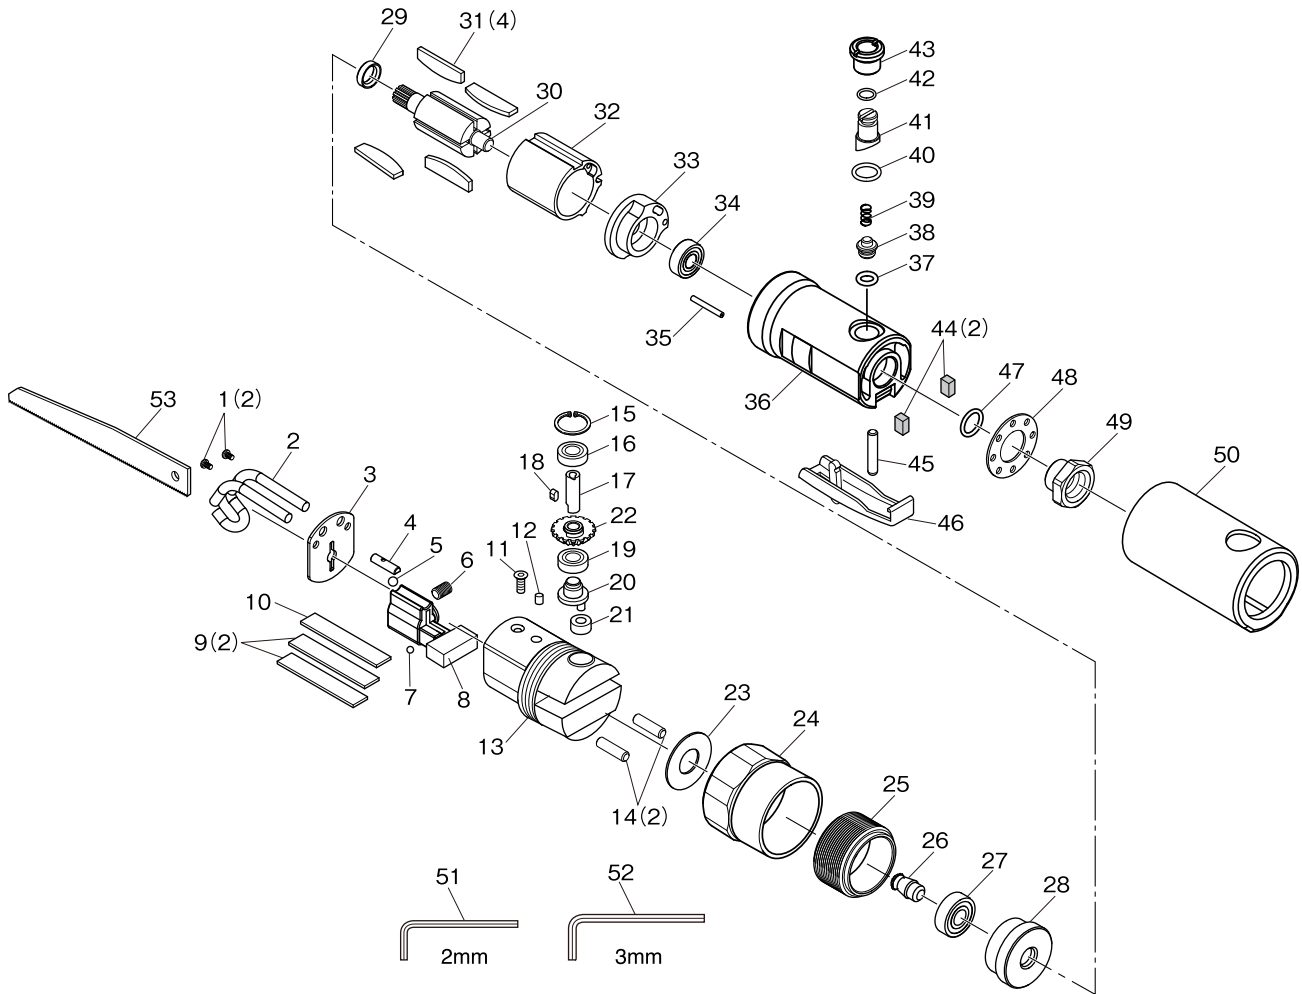

MINI RECIPRO SAW

EXPLODED VIEW

PARTS LIST

Index No.	Parts No.	Description	Qty. Per tool
1	7620-01	Screw	2
2	7620-02	Blade Guide	1
3	7620-03	Head Plate	1
4	7620-04	Steel Plate	1
5	7620-05	Steel Ball	1
6	7620-06	Hex.Screw	1
7	7620-07	Steel Ball	1
8	7620-08	Blade Holder	1
9	7620-09	Under Plate	2
10	7620-10	Under Plate	1
11	7620-11	Hex.Screw	1
12	7620-12	Screw	1
13	7620-13	Head Case	1
14	7620-14	Holder Guide Pin	2
15	7620-15	Snap Ring	1
16	7620-16	Ball Bearing	1
17	7620-17	Gear Shaft Key	1
18	7620-18	Key	1
19	7620-19	Ball Bearing	1
20	7620-20	Crank Shaft	1
21	7620-21	Roller	1
22	7620-22	Gear	1
23	7620-23	Gasket	1
24	7620-24	Gear Case	1
25	7620-25	Lock Ring	1
26	7620-26	Pinion	1
27	7620-27	Ball Bearing	1
28	7620-28	Front End Plate	1
29	7620-29	Collar	1

Index No.	Parts No.	Description	Qty. Per tool
30	7620-30	Rotor	1
31	7620-31	Rotor Blade	4
32	7620-32	Cylinder	1
33	7620-33	Rear End Plate	1
34	7620-34	Ball Bearing	1
35	7620-35	Roll Pin	1
36	7620-36	Motor Housing	1
37	7620-37	O-Ring	1
38	7620-38	Valve	1
39	7620-39	Valve Spring	1
40	7620-40	O-Ring	1
41	7620-41	Regulator	1
42	7620-42	O-Ring	1
43	7620-43	Valve Nut	1
44	7620-44	Sponge A	2
45	7620-45	Valve Shaft	1
46	7620-46	Safety Lever	1
47	7620-47	O-Ring	1
48	7620-48	Deflector	1
49	7620-49	Inlet Bushing	1
50	7620-50	Body Cover	1
51	7620-51	2mm Hex. Wrench	1
52	7620-52	3mm Hex. Wrench	1
53	7610-200	Saw Blade	1